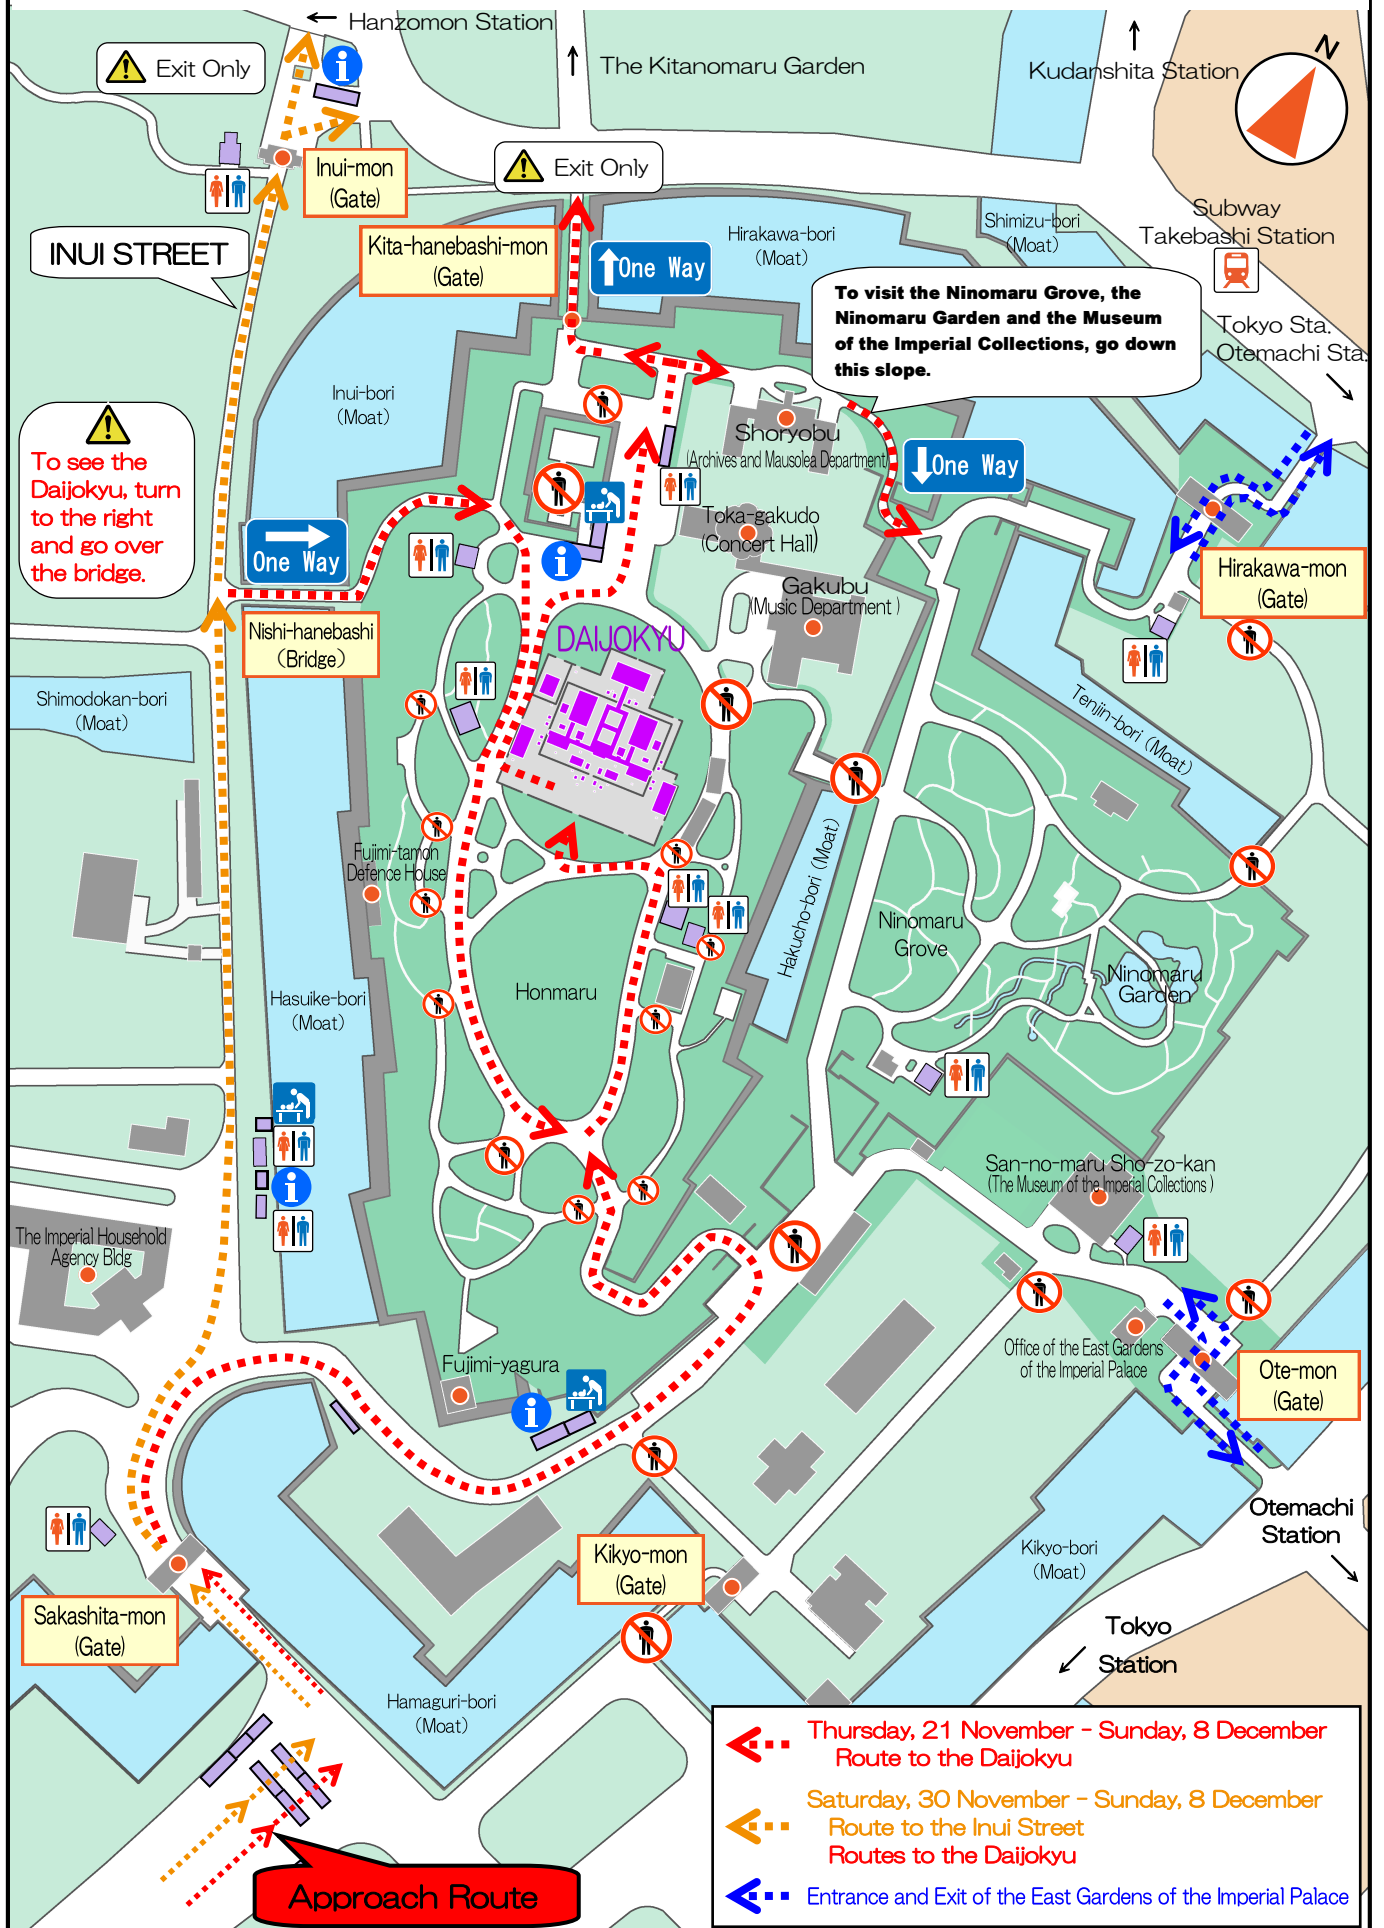

# Visits of the General Public to the Inui Street and to the Daijokyu Route Map

0 100 200 300(m)